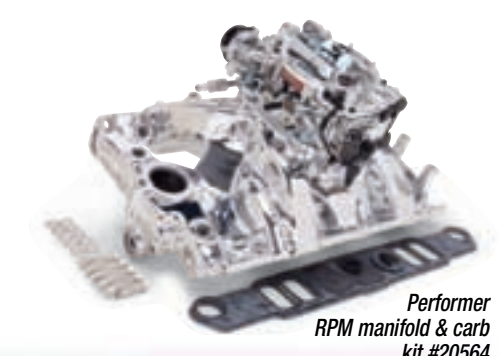

## SINGLE-QUAD MANIFOLD AND CARB KITS WITH ENDURASHINE® FINISH

With the Manifold and Carb Kits it's easy to upgrade your induction system with the best combination of Edelbrock proven performance and looks in a single box. Featuring our bright EnduraShine chrome-like finish for long lasting show quality looks, these kits include: an Edelbrock manifold with EnduraShine finish, an Edelbrock carb with EnduraShine finish, a chrome fuel inlet, high-quality Edelbrock intake gasket set, intake bolt set and carb stud kit.

Performer manifold & carb kit #20214

RPM Air-Gap manifold & carb kit #20244

Performer RPM manifold & carb kit #20374

RPM Air-Gap manifold & carb kit #20634

Performer RPM manifold & carb kit #20564

### CHEVY SINGLE-QUAD KITS

- For 1957-86 small-block Chevy
- Performer EPS manifold & carb kit w/Performer Series 600 cfm carb.....#20214
  - Performer Air-Gap manifold & carb kit w/Performer Series 600 cfm carb.....#20224
  - Performer RPM manifold & carb kit w/Thunder Series AVS 800 cfm carb.....#20234
  - RPM Air-Gap manifold & carb kit w/Thunder Series AVS 800 cfm carb.....#20244

- For small-block Chevy Vortec or Edelbrock E-Tec
- Performer manifold & carb kit w/Thunder Series AVS 650 cfm carb.....#20274
  - Performer RPM manifold & carb kit w/Thunder Series AVS 800 cfm carb.....#20284
  - RPM Air-Gap manifold & carb kit w/Thunder Series AVS 800 cfm carb.....#20294