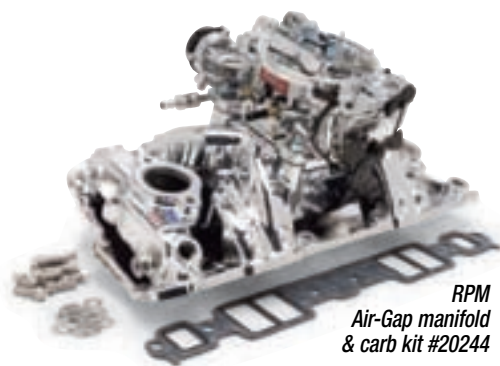

## SINGLE-QUAD MANIFOLD AND CARB KITS WITH ENDURASHINE® FINISH

With the Manifold and Carb Kits it's easy to upgrade your induction system with the best combination of Edelbrock proven performance and looks in a single box. Featuring our bright EnduraShine chrome-like finish for long lasting show quality looks, these kits include: an Edelbrock manifold with EnduraShine finish, an Edelbrock carb with EnduraShine finish, a chrome fuel inlet, high-quality Edelbrock intake gasket set, intake bolt set and carb stud kit.

Performer manifold & carb kit #20214

RPM Air-Gap manifold & carb kit #20244

Performer RPM manifold & carb kit #20374

RPM Air-Gap manifold & carb kit #20634

Performer RPM manifold & carb kit #20564

### CHEVY SINGLE-QUAD KITS

- For 1957-86 small-block Chevy
- Performer EPS manifold & carb kit w/Performer Series 600 cfm carb.....#20214
  - Performer Air-Gap manifold & carb kit w/Performer Series 600 cfm carb.....#20224
  - Performer RPM manifold & carb kit w/Thunder Series AVS 800 cfm carb.....#20234
  - RPM Air-Gap manifold & carb kit w/Thunder Series AVS 800 cfm carb.....#20244

### CHRYSLER SINGLE-QUAD KIT

- RPM Air-Gap manifold & carb kit for 340/360 Chrysler w/Thunder Series AVS 800 cfm carb....#20754