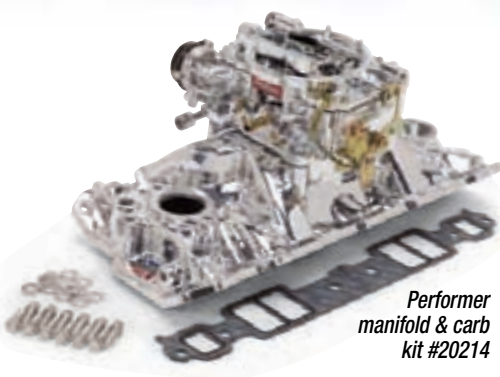

## SINGLE-QUAD MANIFOLD AND CARB KITS WITH ENDURASHINE® FINISH

With the Manifold and Carb Kits it's easy to upgrade your induction system with the best combination of Edelbrock proven performance and looks in a single box. Featuring our bright EnduraShine chrome-like finish for long lasting show quality looks, these kits include: an Edelbrock manifold with EnduraShine finish, an Edelbrock carb with EnduraShine finish, a chrome fuel inlet, high-quality Edelbrock intake gasket set, intake bolt set and carb stud kit.

Performer manifold & carb kit #20214

RPM Air-Gap manifold & carb kit #20244

Performer RPM manifold & carb kit #20374

RPM Air-Gap manifold & carb kit #20634

Performer RPM manifold & carb kit #20564

### CHEVY SINGLE-QUAD KITS

- For 1957-86 small-block Chevy
- Performer EPS manifold & carb kit w/Performer Series 600 cfm carb.....#20214
  - Performer Air-Gap manifold & carb kit w/Performer Series 600 cfm carb.....#20224
  - Performer RPM manifold & carb kit w/Thunder Series AVS 800 cfm carb.....#20234
  - RPM Air-Gap manifold & carb kit w/Thunder Series AVS 800 cfm carb.....#20244

### CHRYSLER SINGLE-QUAD KIT

- RPM Air-Gap manifold & carb kit for 340/360 Chrysler w/Thunder Series AVS 800 cfm carb....#20754