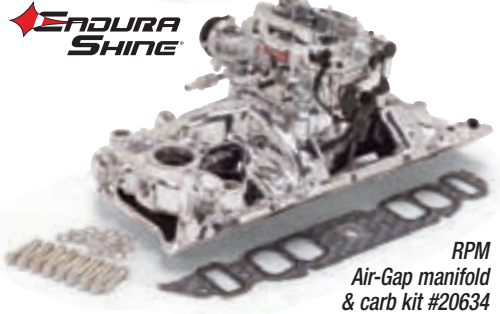

## SINGLE-QUAD MANIFOLD AND CARB KITS WITH ENDURASHINE® FINISH

With the Manifold and Carb Kits it's easy to upgrade your induction system with the best combination of Edelbrock proven performance and looks in a single box. Featuring our bright EnduraShine chrome-like finish for long lasting show quality looks, these kits include: an Edelbrock manifold with EnduraShine finish, an Edelbrock carb with EnduraShine finish, a chrome fuel inlet, high-quality Edelbrock intake gasket set, intake bolt set and carb stud kit.

Performer manifold & carb kit #20214

RPM Air-Gap manifold & carb kit #20244

Performer RPM manifold & carb kit #20374

RPM Air-Gap manifold & carb kit #20634

Performer RPM manifold & carb kit #20564

### CHEVY SINGLE-QUAD KITS

- For 1957-86 small-block Chevy
- Performer EPS manifold & carb kit w/Performer Series 600 cfm carb.....#20214
  - Performer Air-Gap manifold & carb kit w/Performer Series 600 cfm carb.....#20224
  - Performer RPM manifold & carb kit w/Thunder Series AVS 800 cfm carb.....#20234
  - RPM Air-Gap manifold & carb kit w/Thunder Series AVS 800 cfm carb.....#20244

### CHRYSLER SINGLE-QUAD KIT

- RPM Air-Gap manifold & carb kit for 340/360 Chrysler w/Thunder Series AVS 800 cfm carb....#20754